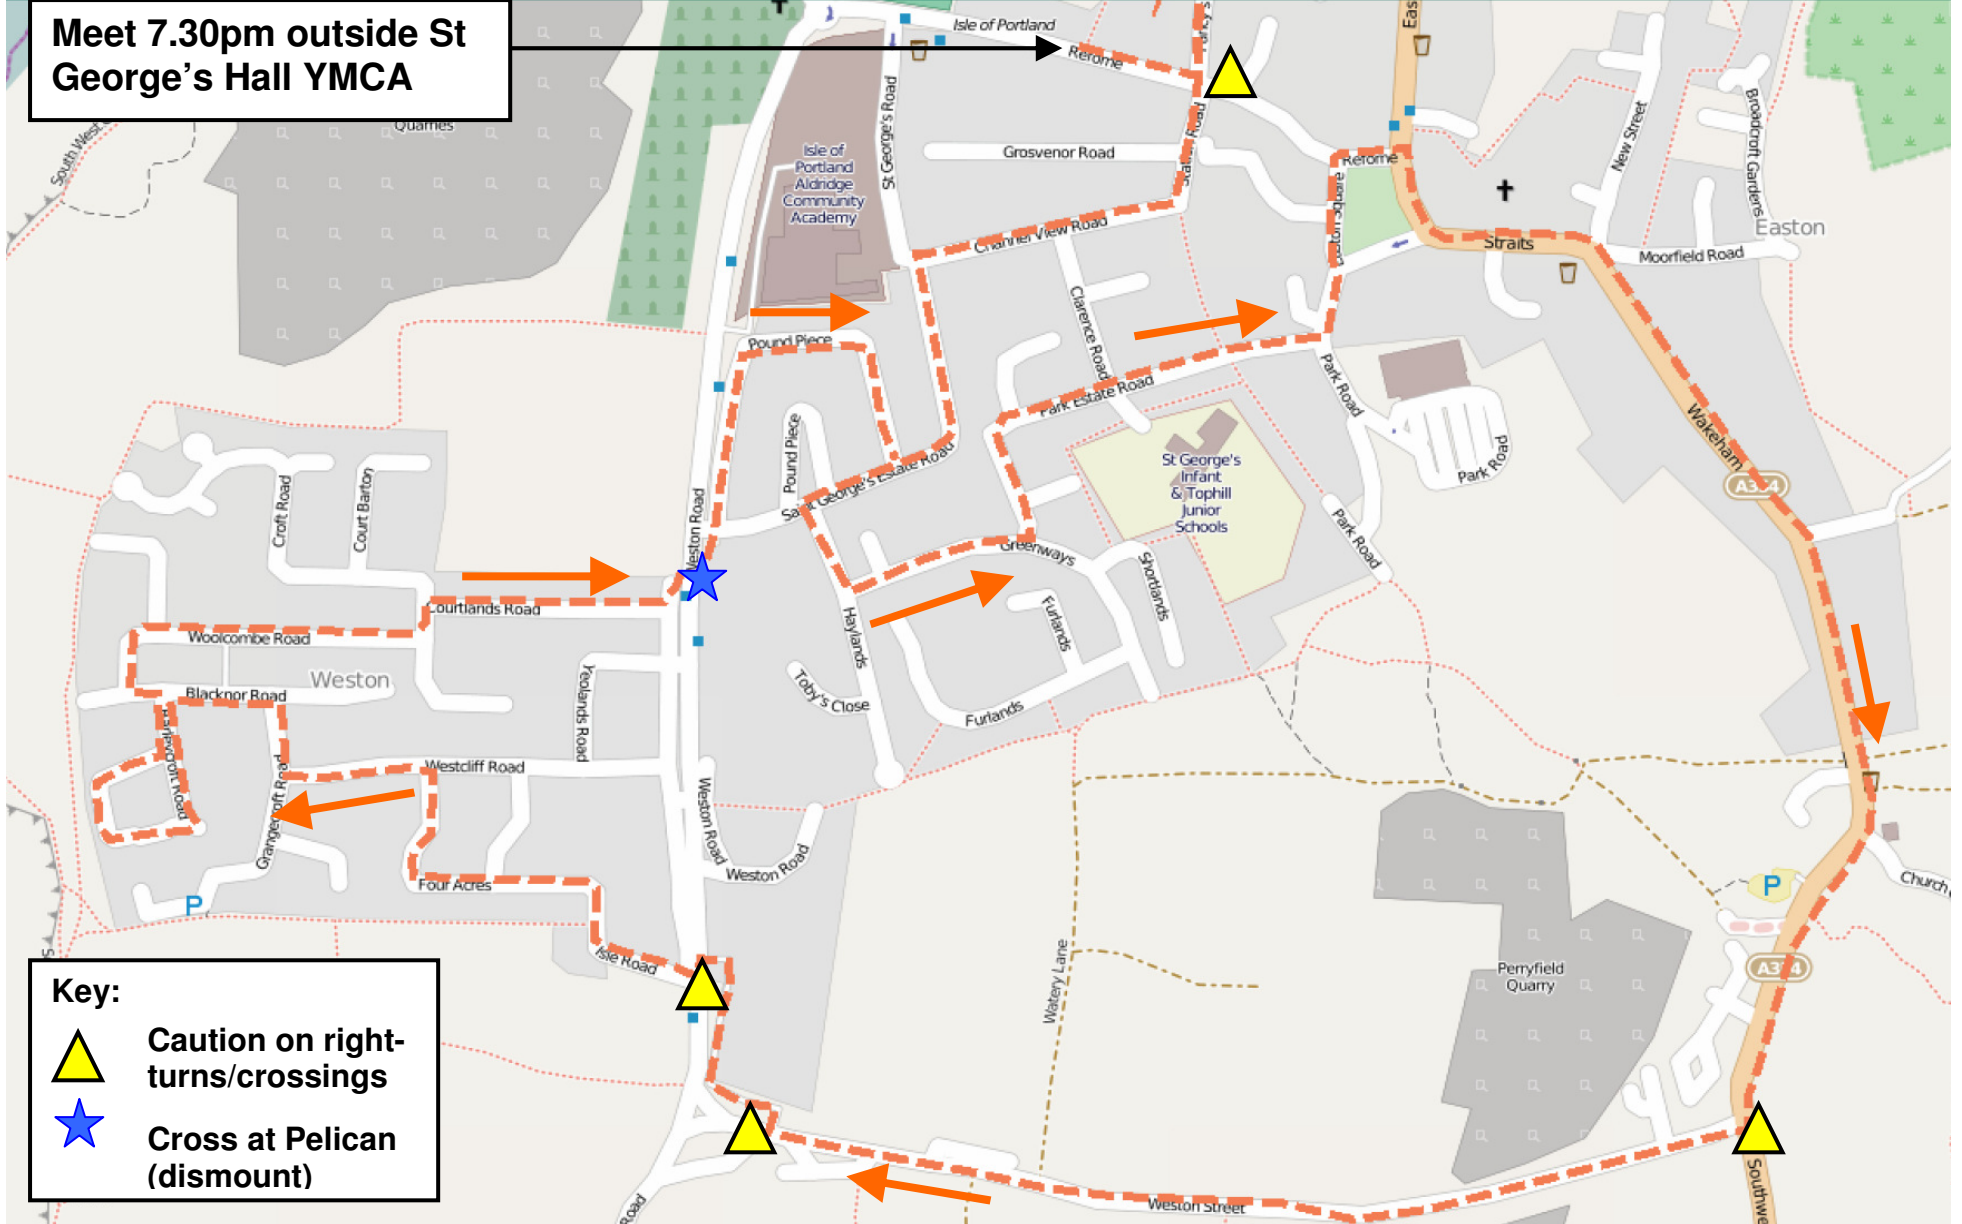

Meet 7.30pm outside St George's Hall YMCA

Key:

-  **Caution on right-turns/crossings**
-  **Cross at Pelican (dismount)**